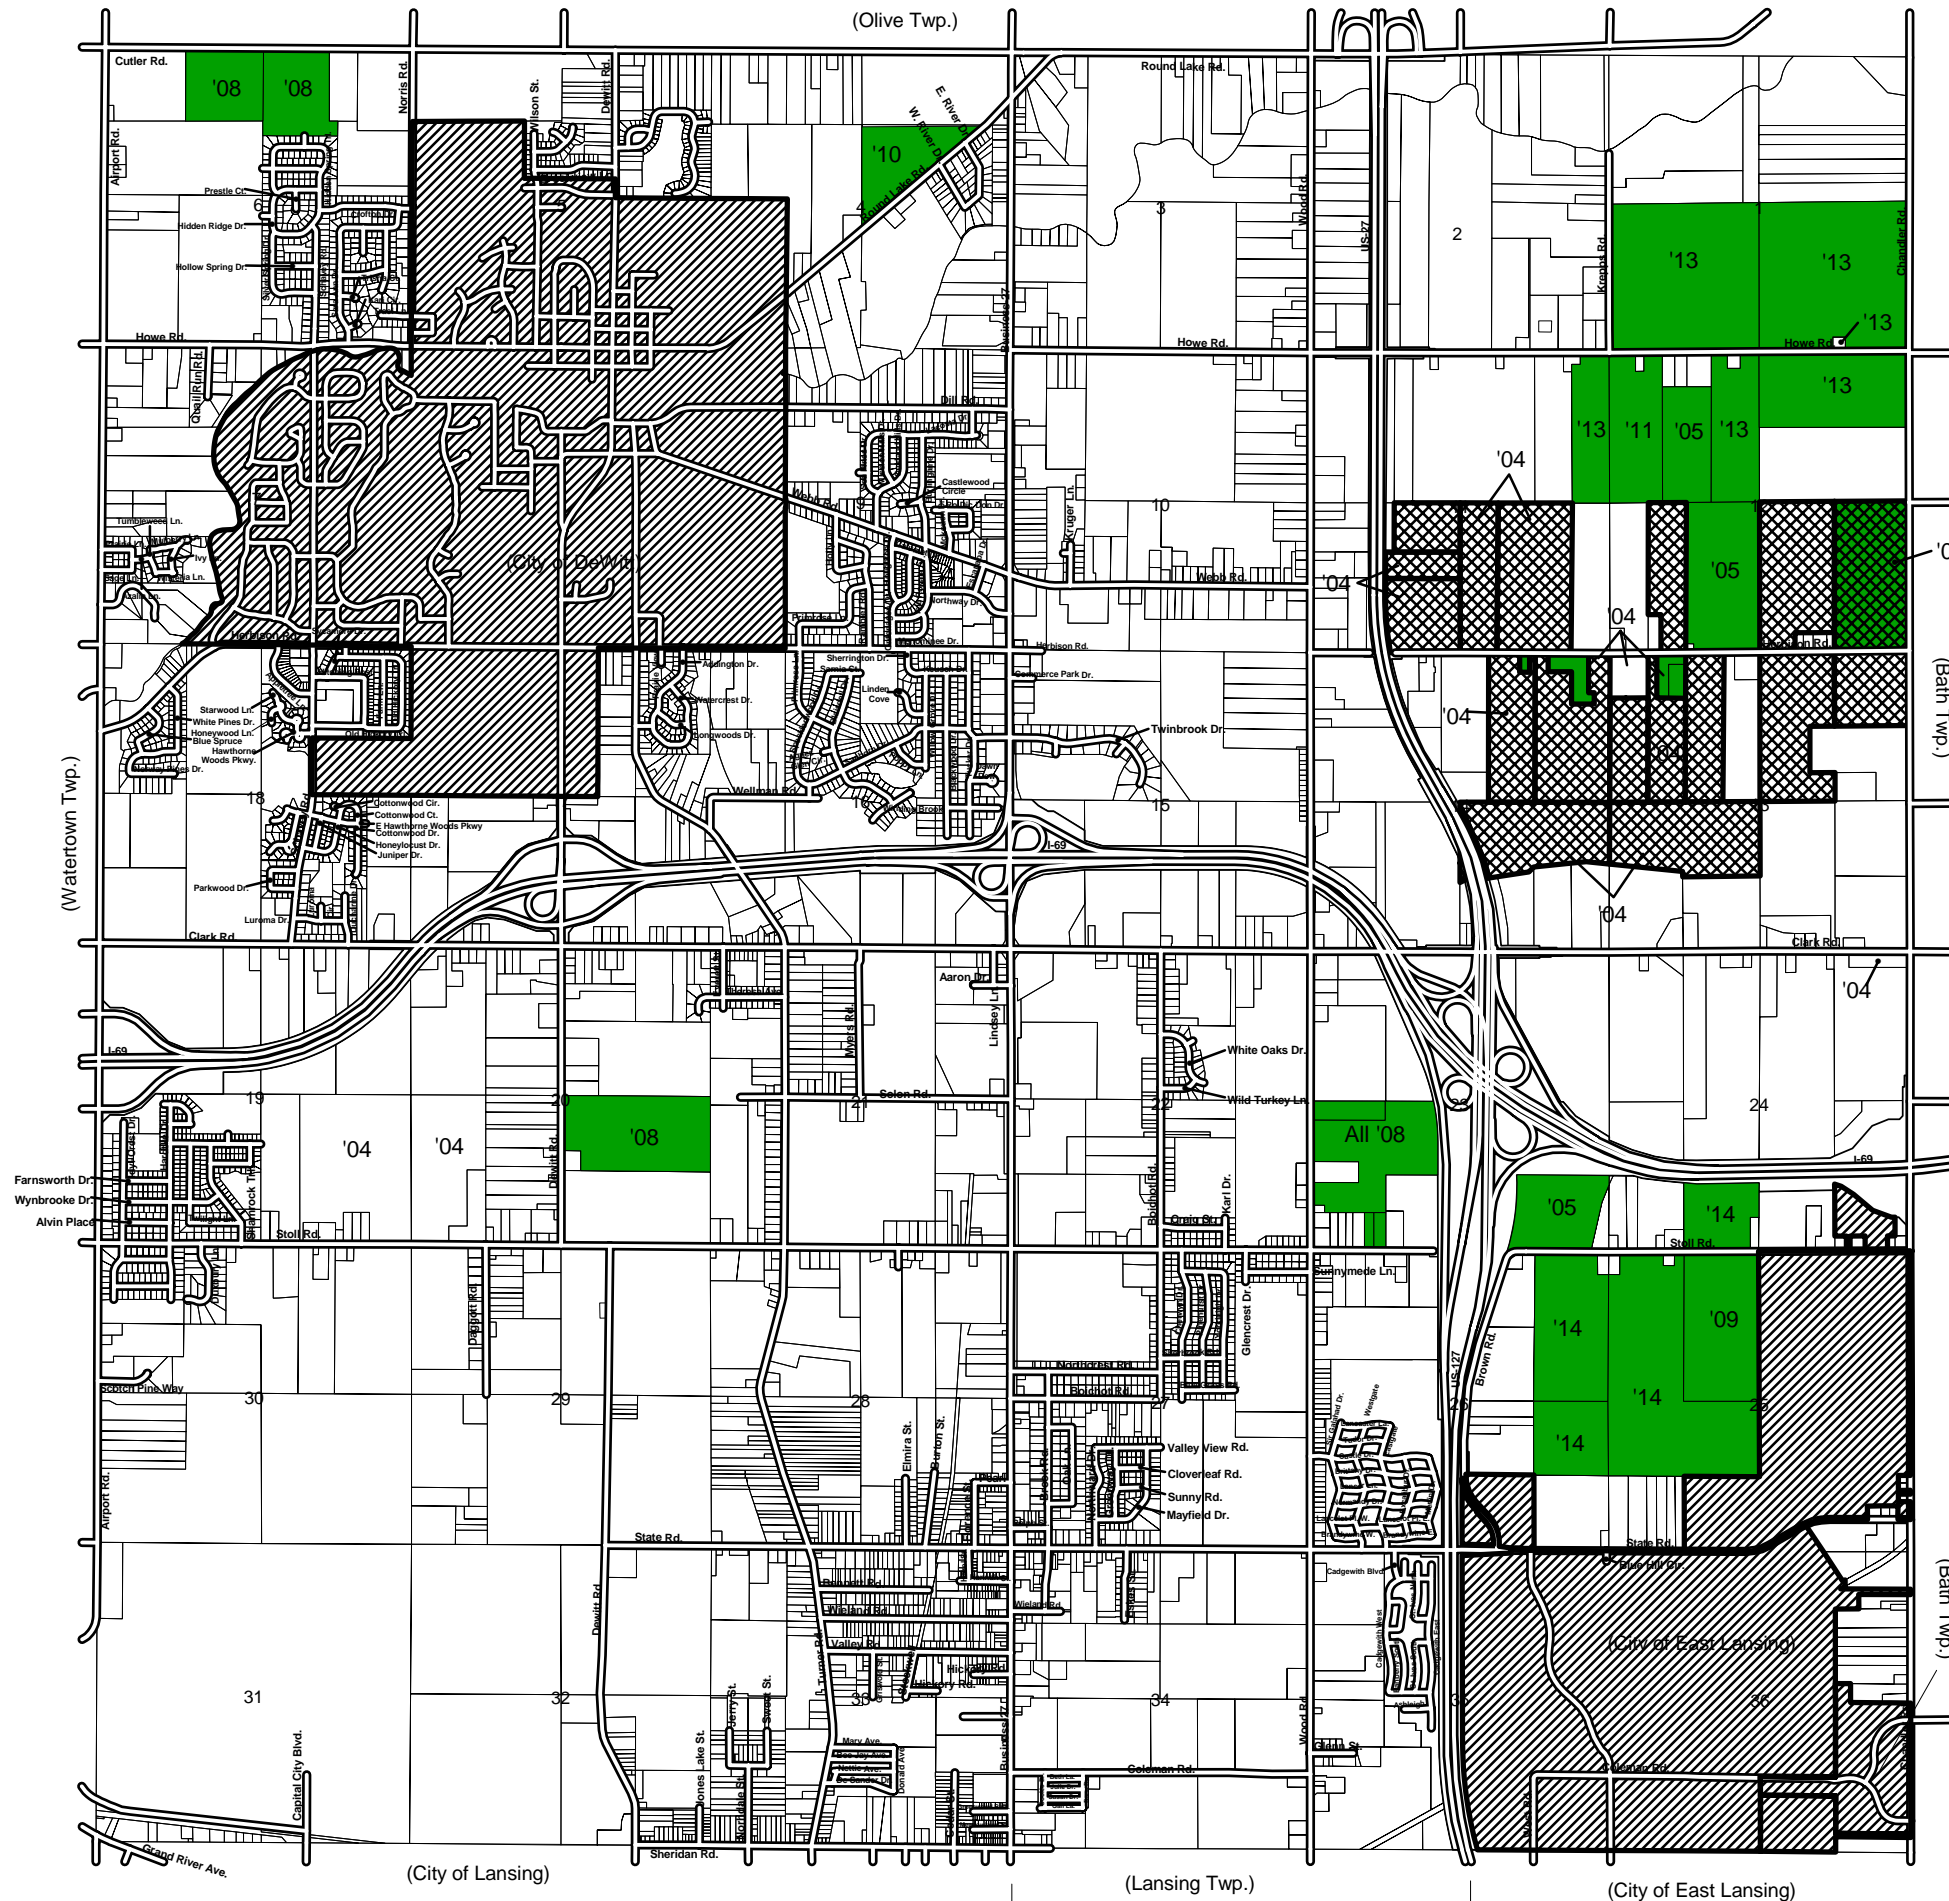

Agricultural Preservation Map

-  Properties in the PDR Program
-  Properties in the Pa116 Program
-  Township Boundary

August 3, 2004

Planning Department
 1401 W. Herbison Rd.
 DeWitt, MI 48820
 (517) 669-6576

Source: Michigan Department of Agriculture