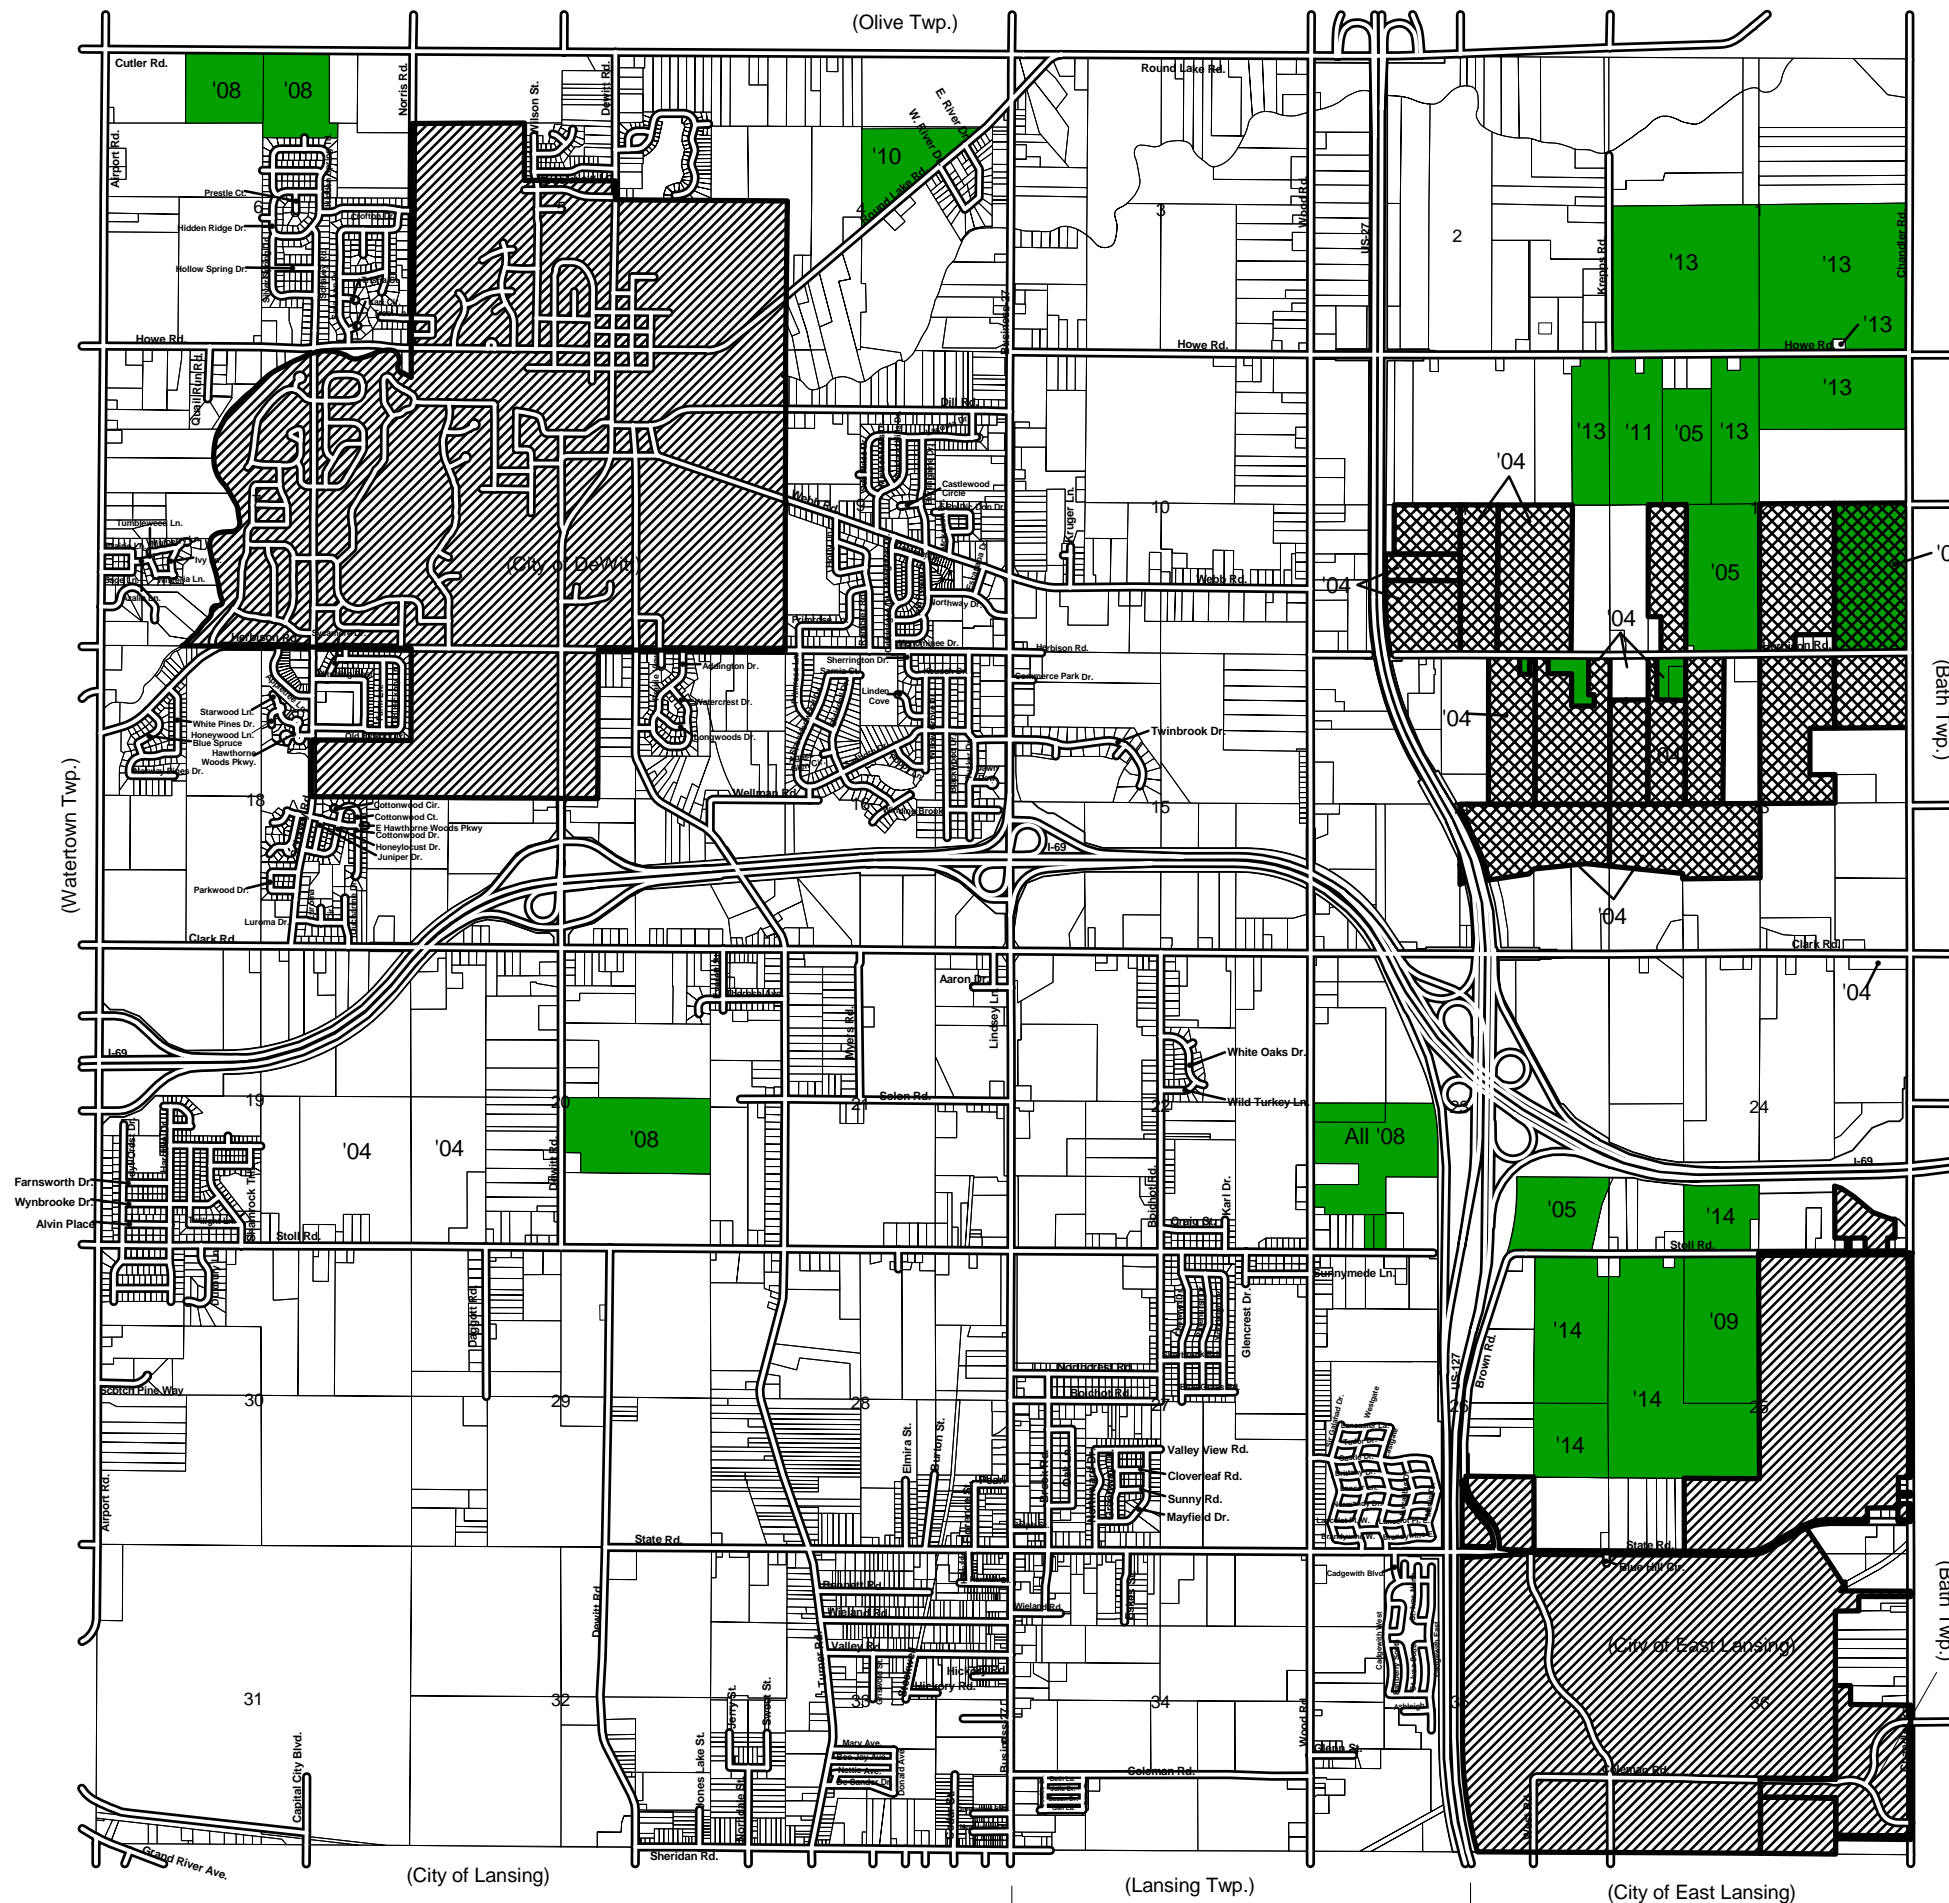

Agricultural Preservation Map

-  Properties in the PDR Program
-  Properties in the Pa116 Program
-  Township Boundary

August 3, 2004

Planning Department
 1401 W. Herbison Rd.
 DeWitt, MI 48820
 (517) 669-6576

Source: Michigan Department of Agriculture