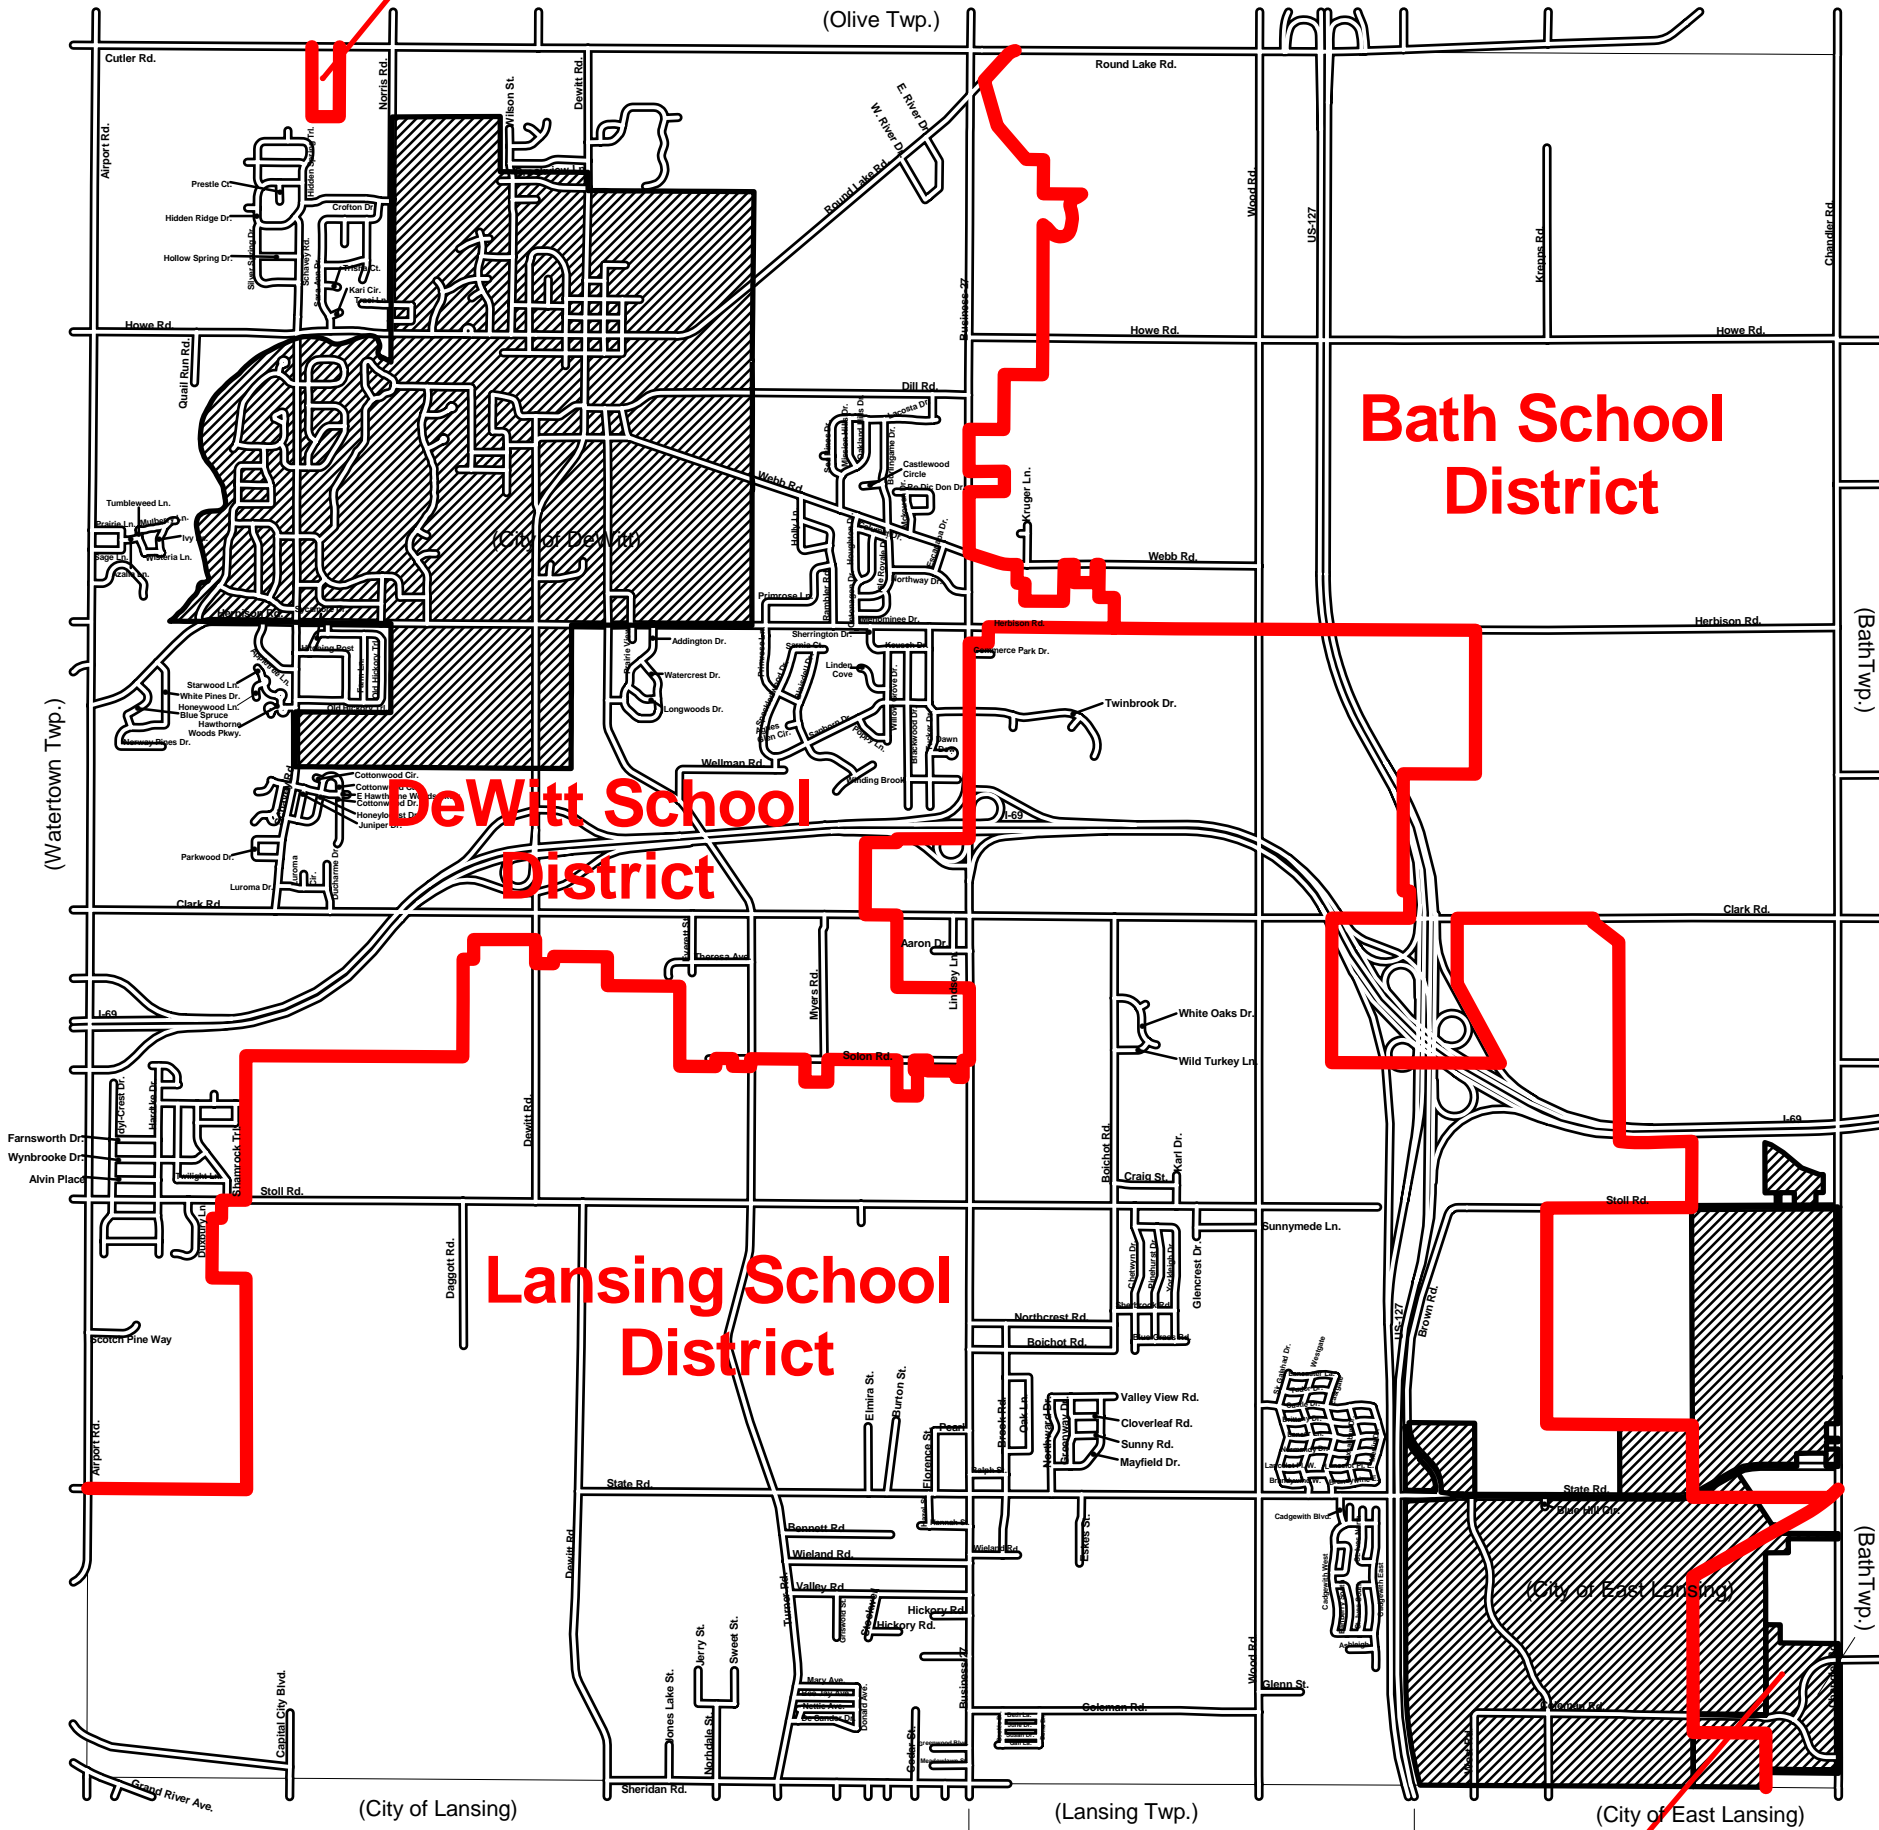

St. Johns School District

School Districts

 School District Boundary
 Township Boundary

February 24, 2005

Planning Department
1401 W. Herbison Rd.
DeWitt, MI 48820
(517) 669-6576

Source: DeWitt Charter Township
Assessing Department

East Lansing School District