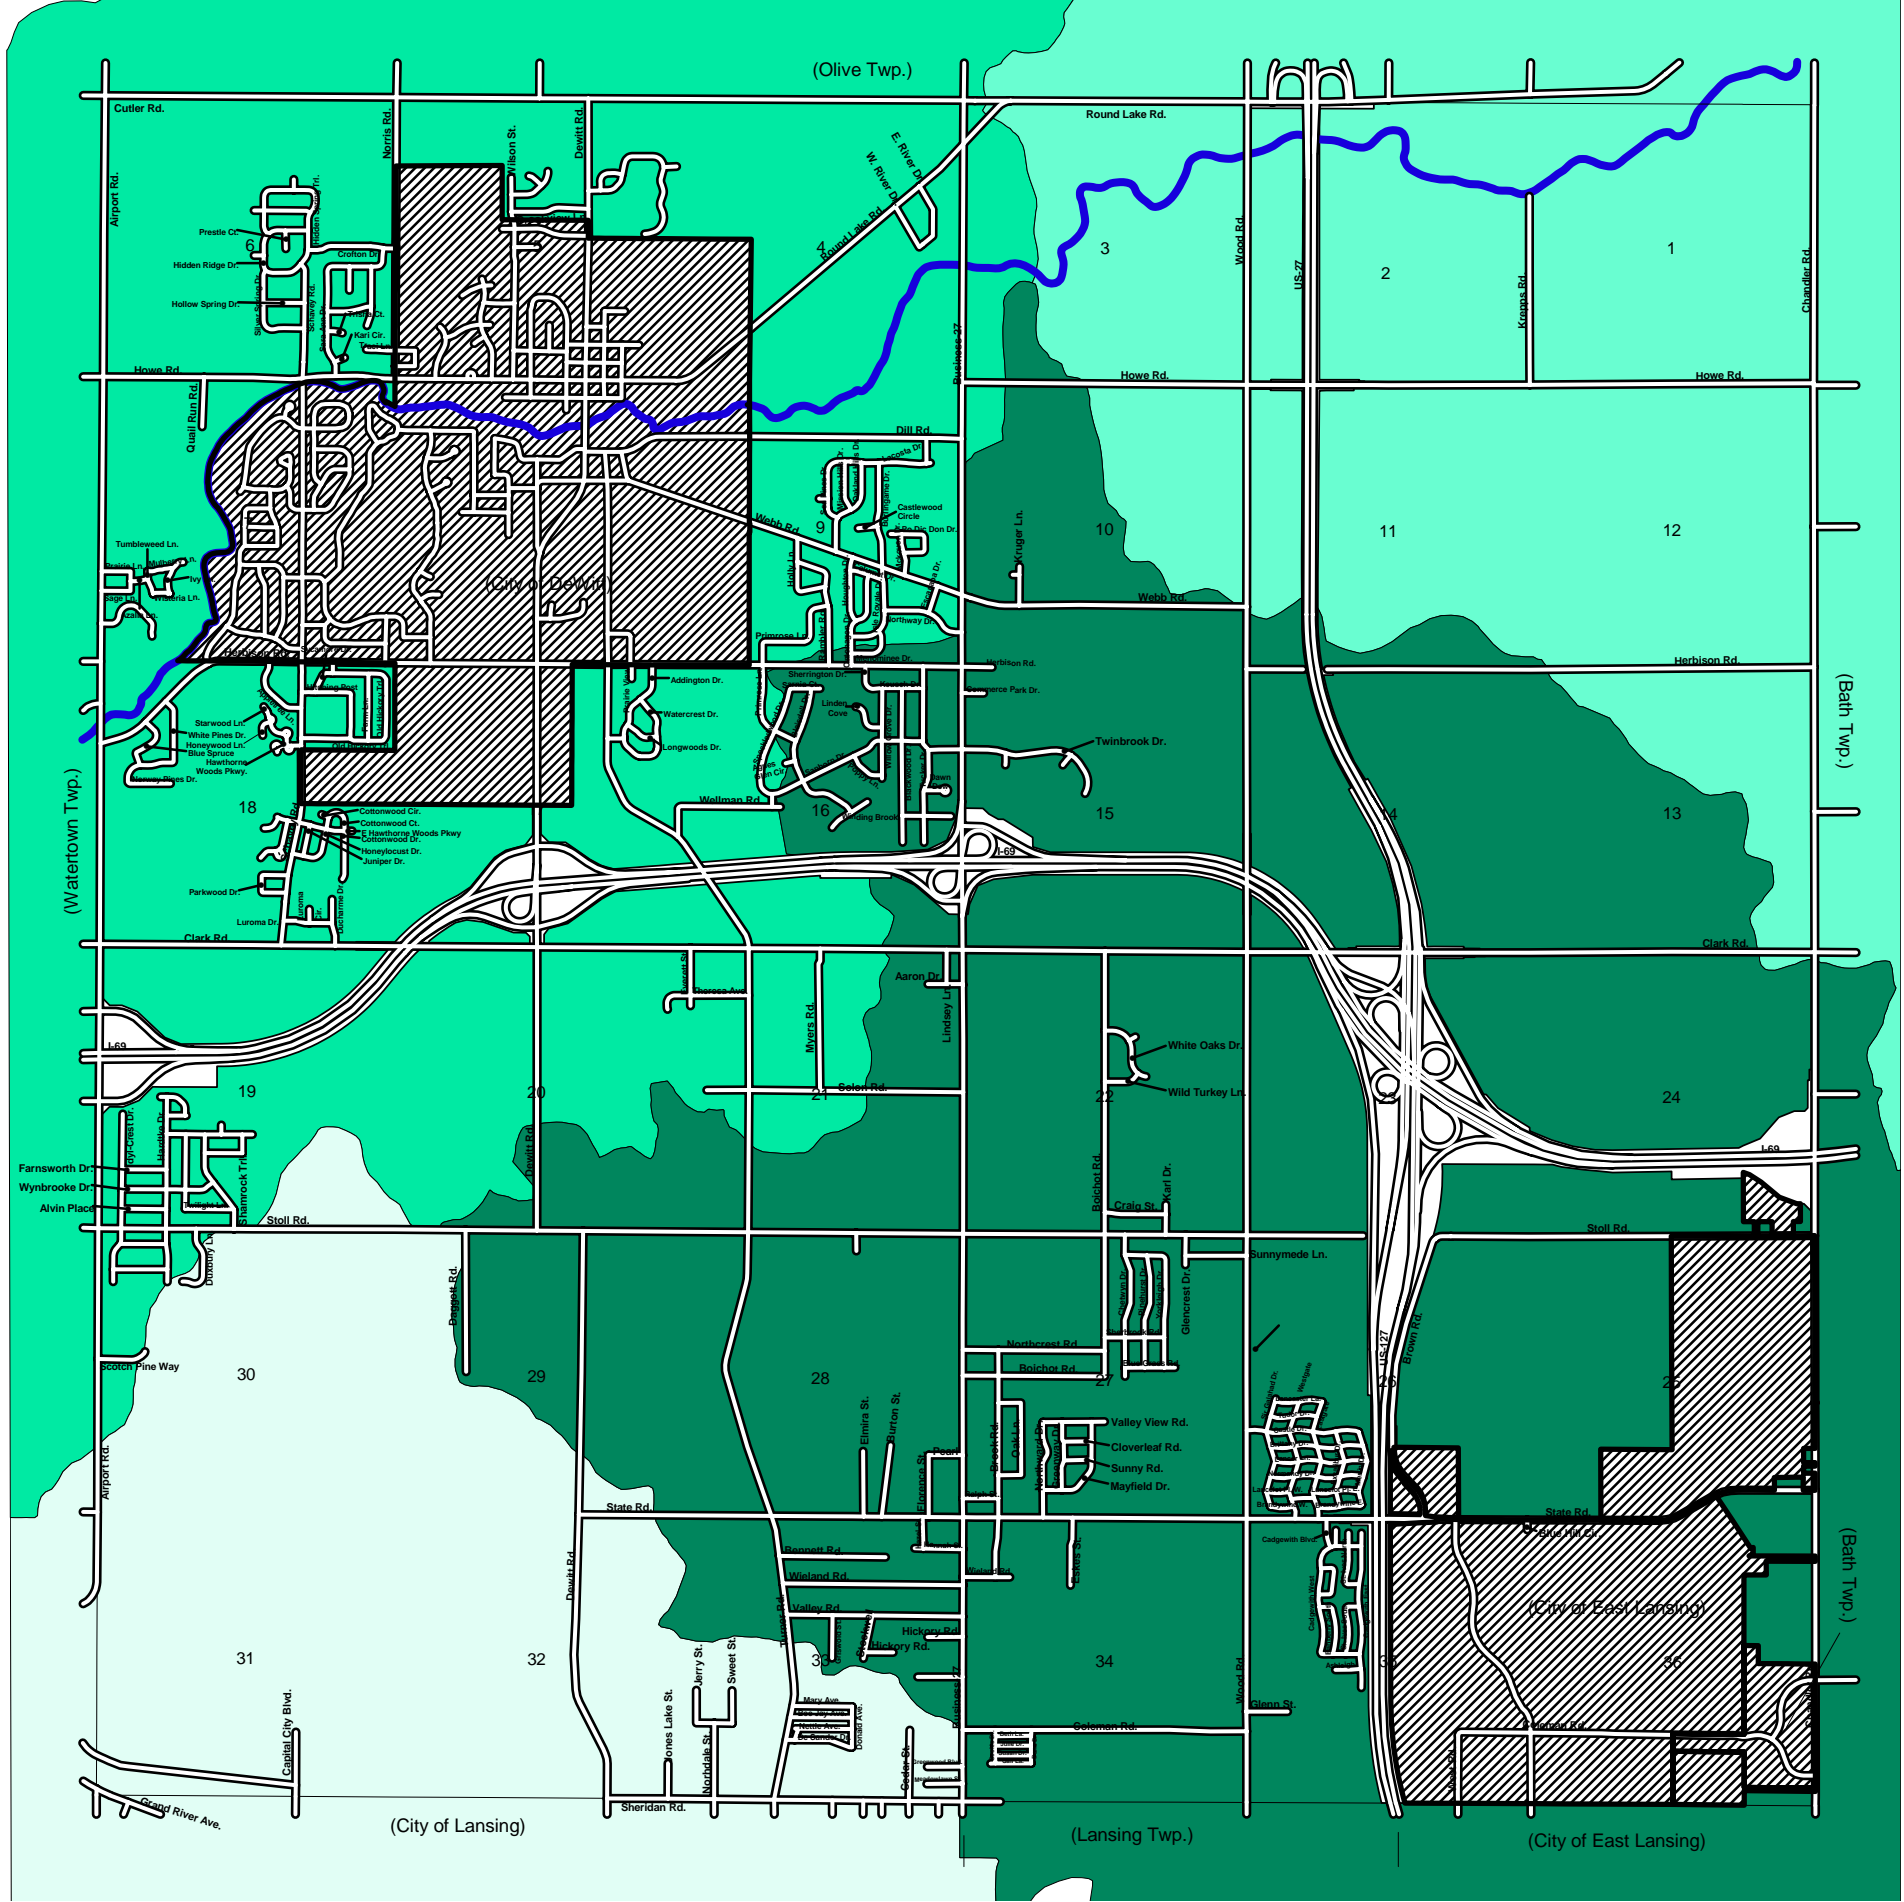

# Watersheds Map

-  Looking Glass River  
 Grand River  
 Looking Glass River  
 Remy Chandler Drain

April 27, 2004

Planning Department  
 1401 W. Herbison Rd.  
 DeWitt, MI 48820  
 (517) 669-6576

Source: Michigan Department of Natural Resources