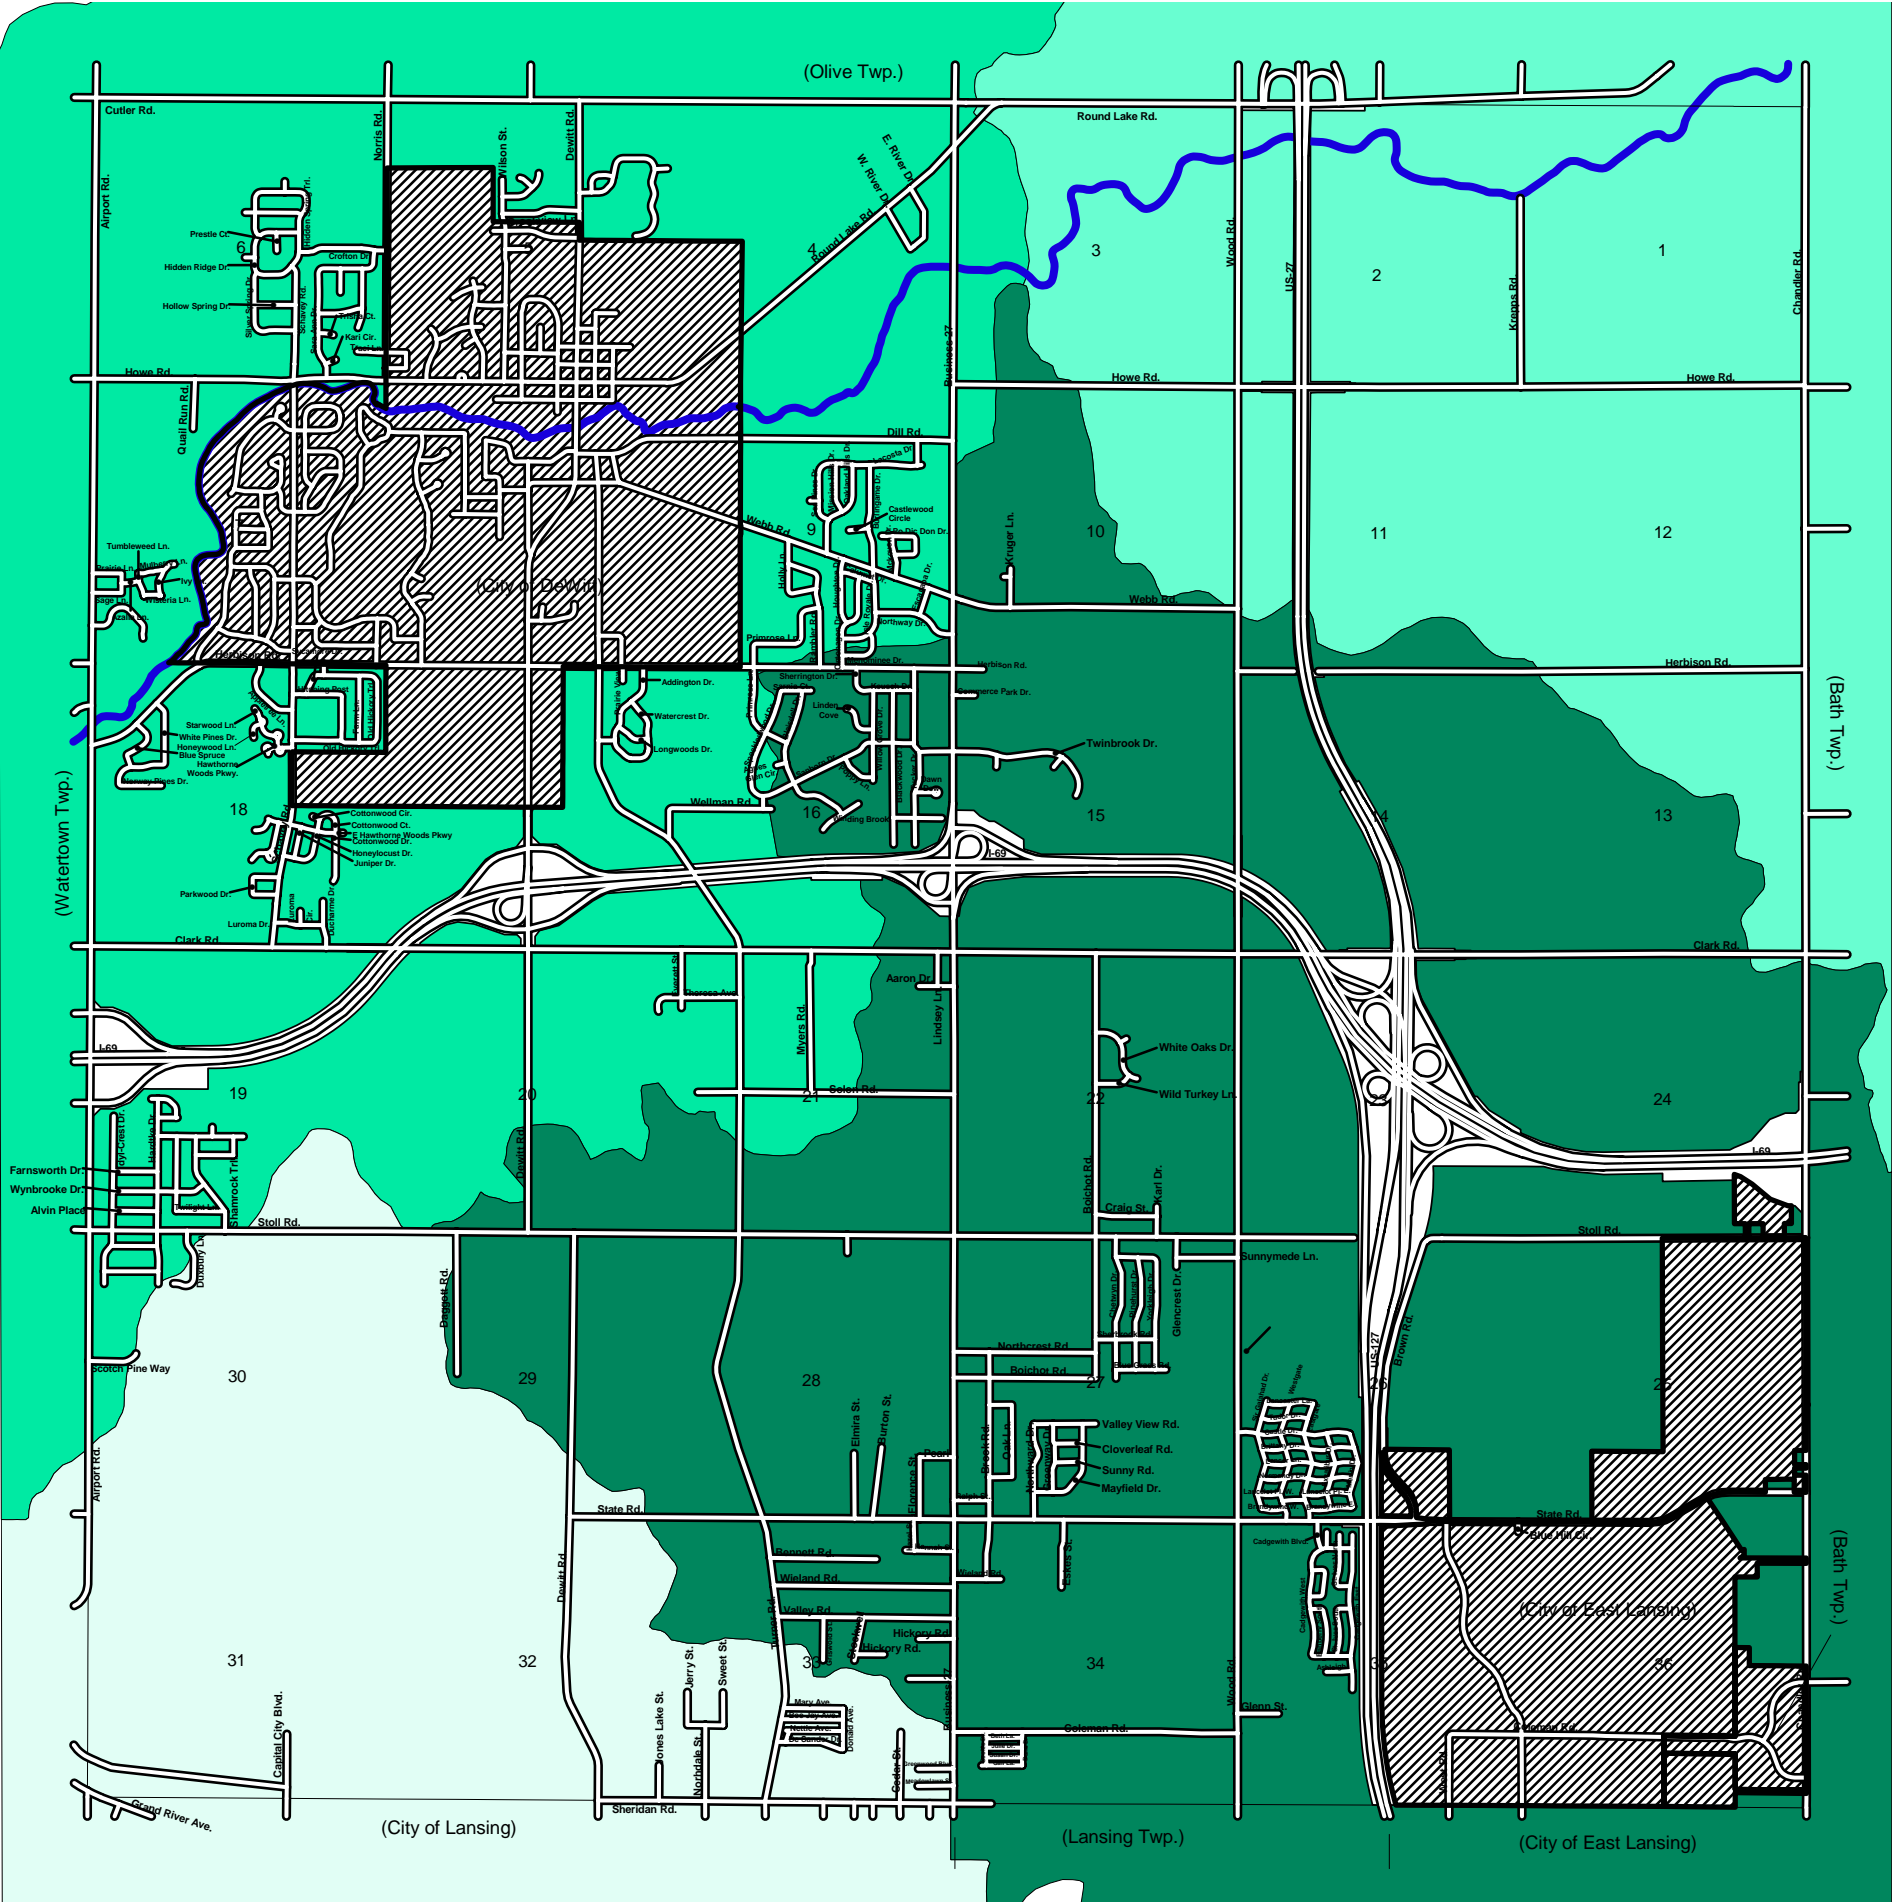

Watersheds Map

-  Looking Glass River
 Grand River
 Looking Glass River
 Remy Chandler Drain

April 27, 2004

Planning Department
 1401 W. Herbison Rd.
 DeWitt, MI 48820
 (517) 669-6576

Source: Michigan Department of Natural Resources