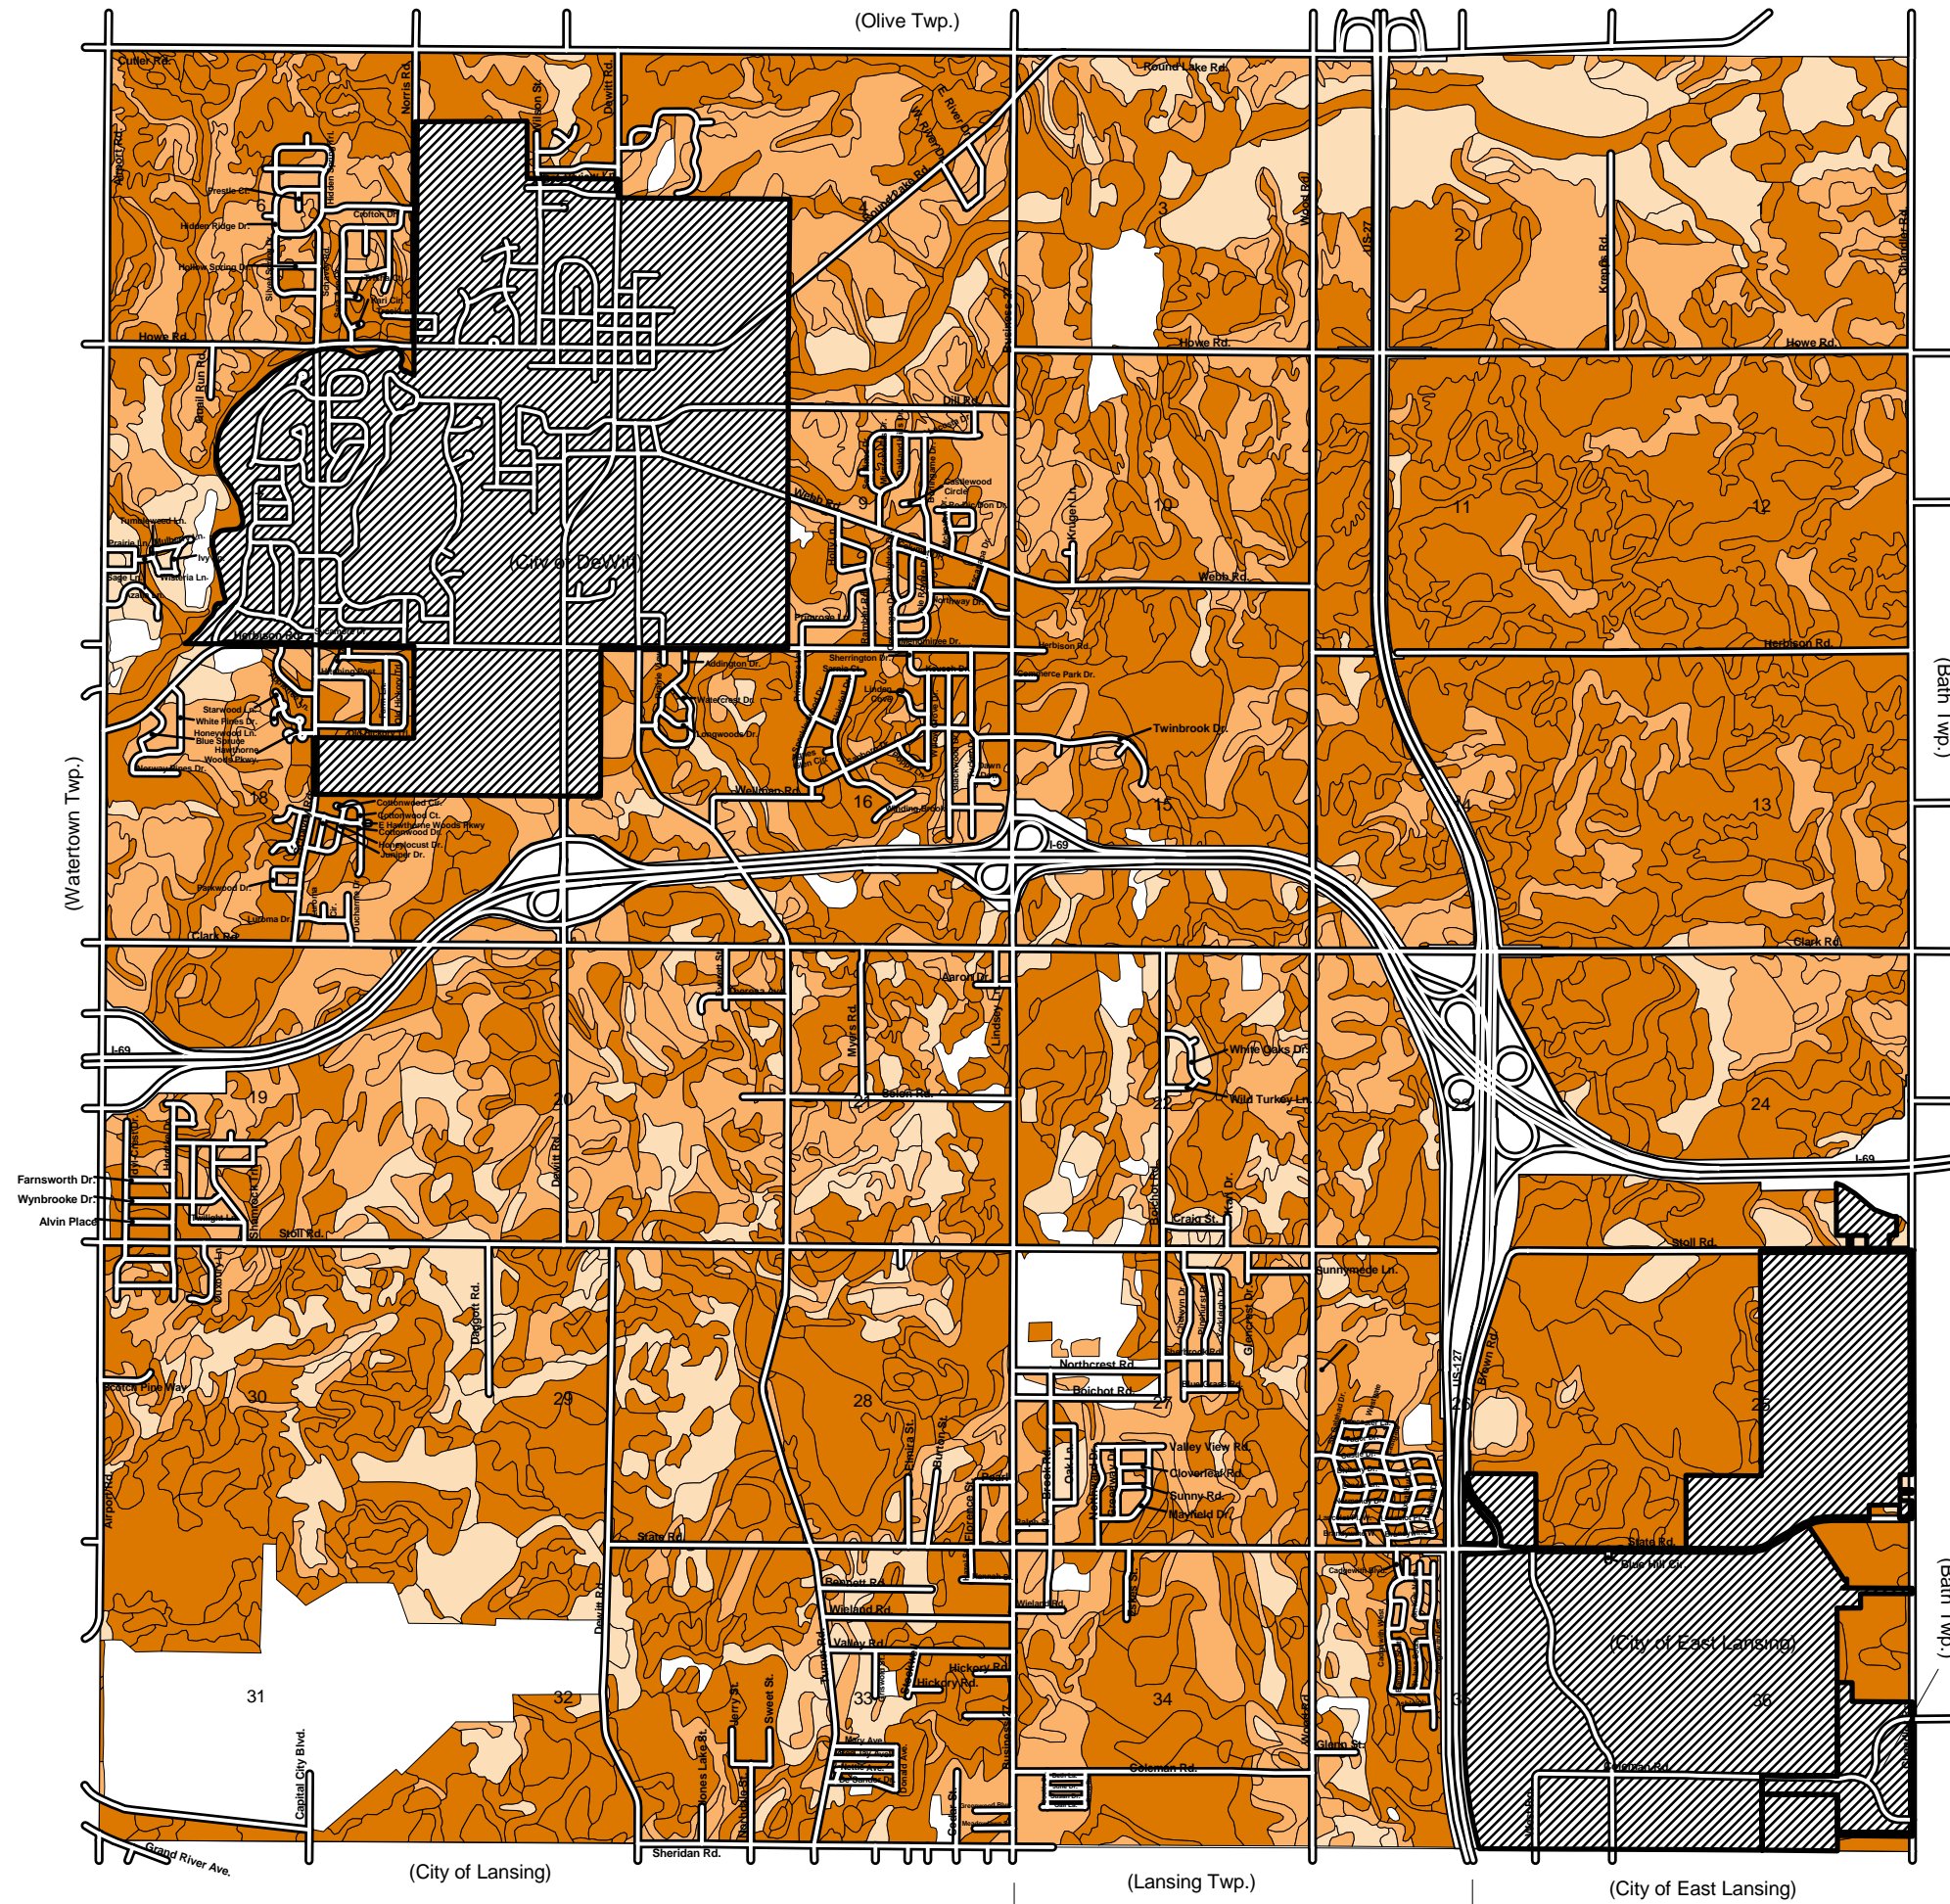

# Basement Limitations Map

-  Township Boundary
- Soils**
-  Severe
-  Moderate
-  Slight

April 16, 2004

Planning Department  
 1401 W. Herbison Rd.  
 DeWitt, MI 48820  
 (517) 669-6576

Source: Clinton County GIS,  
 United States Department  
 of Agriculture, 1978