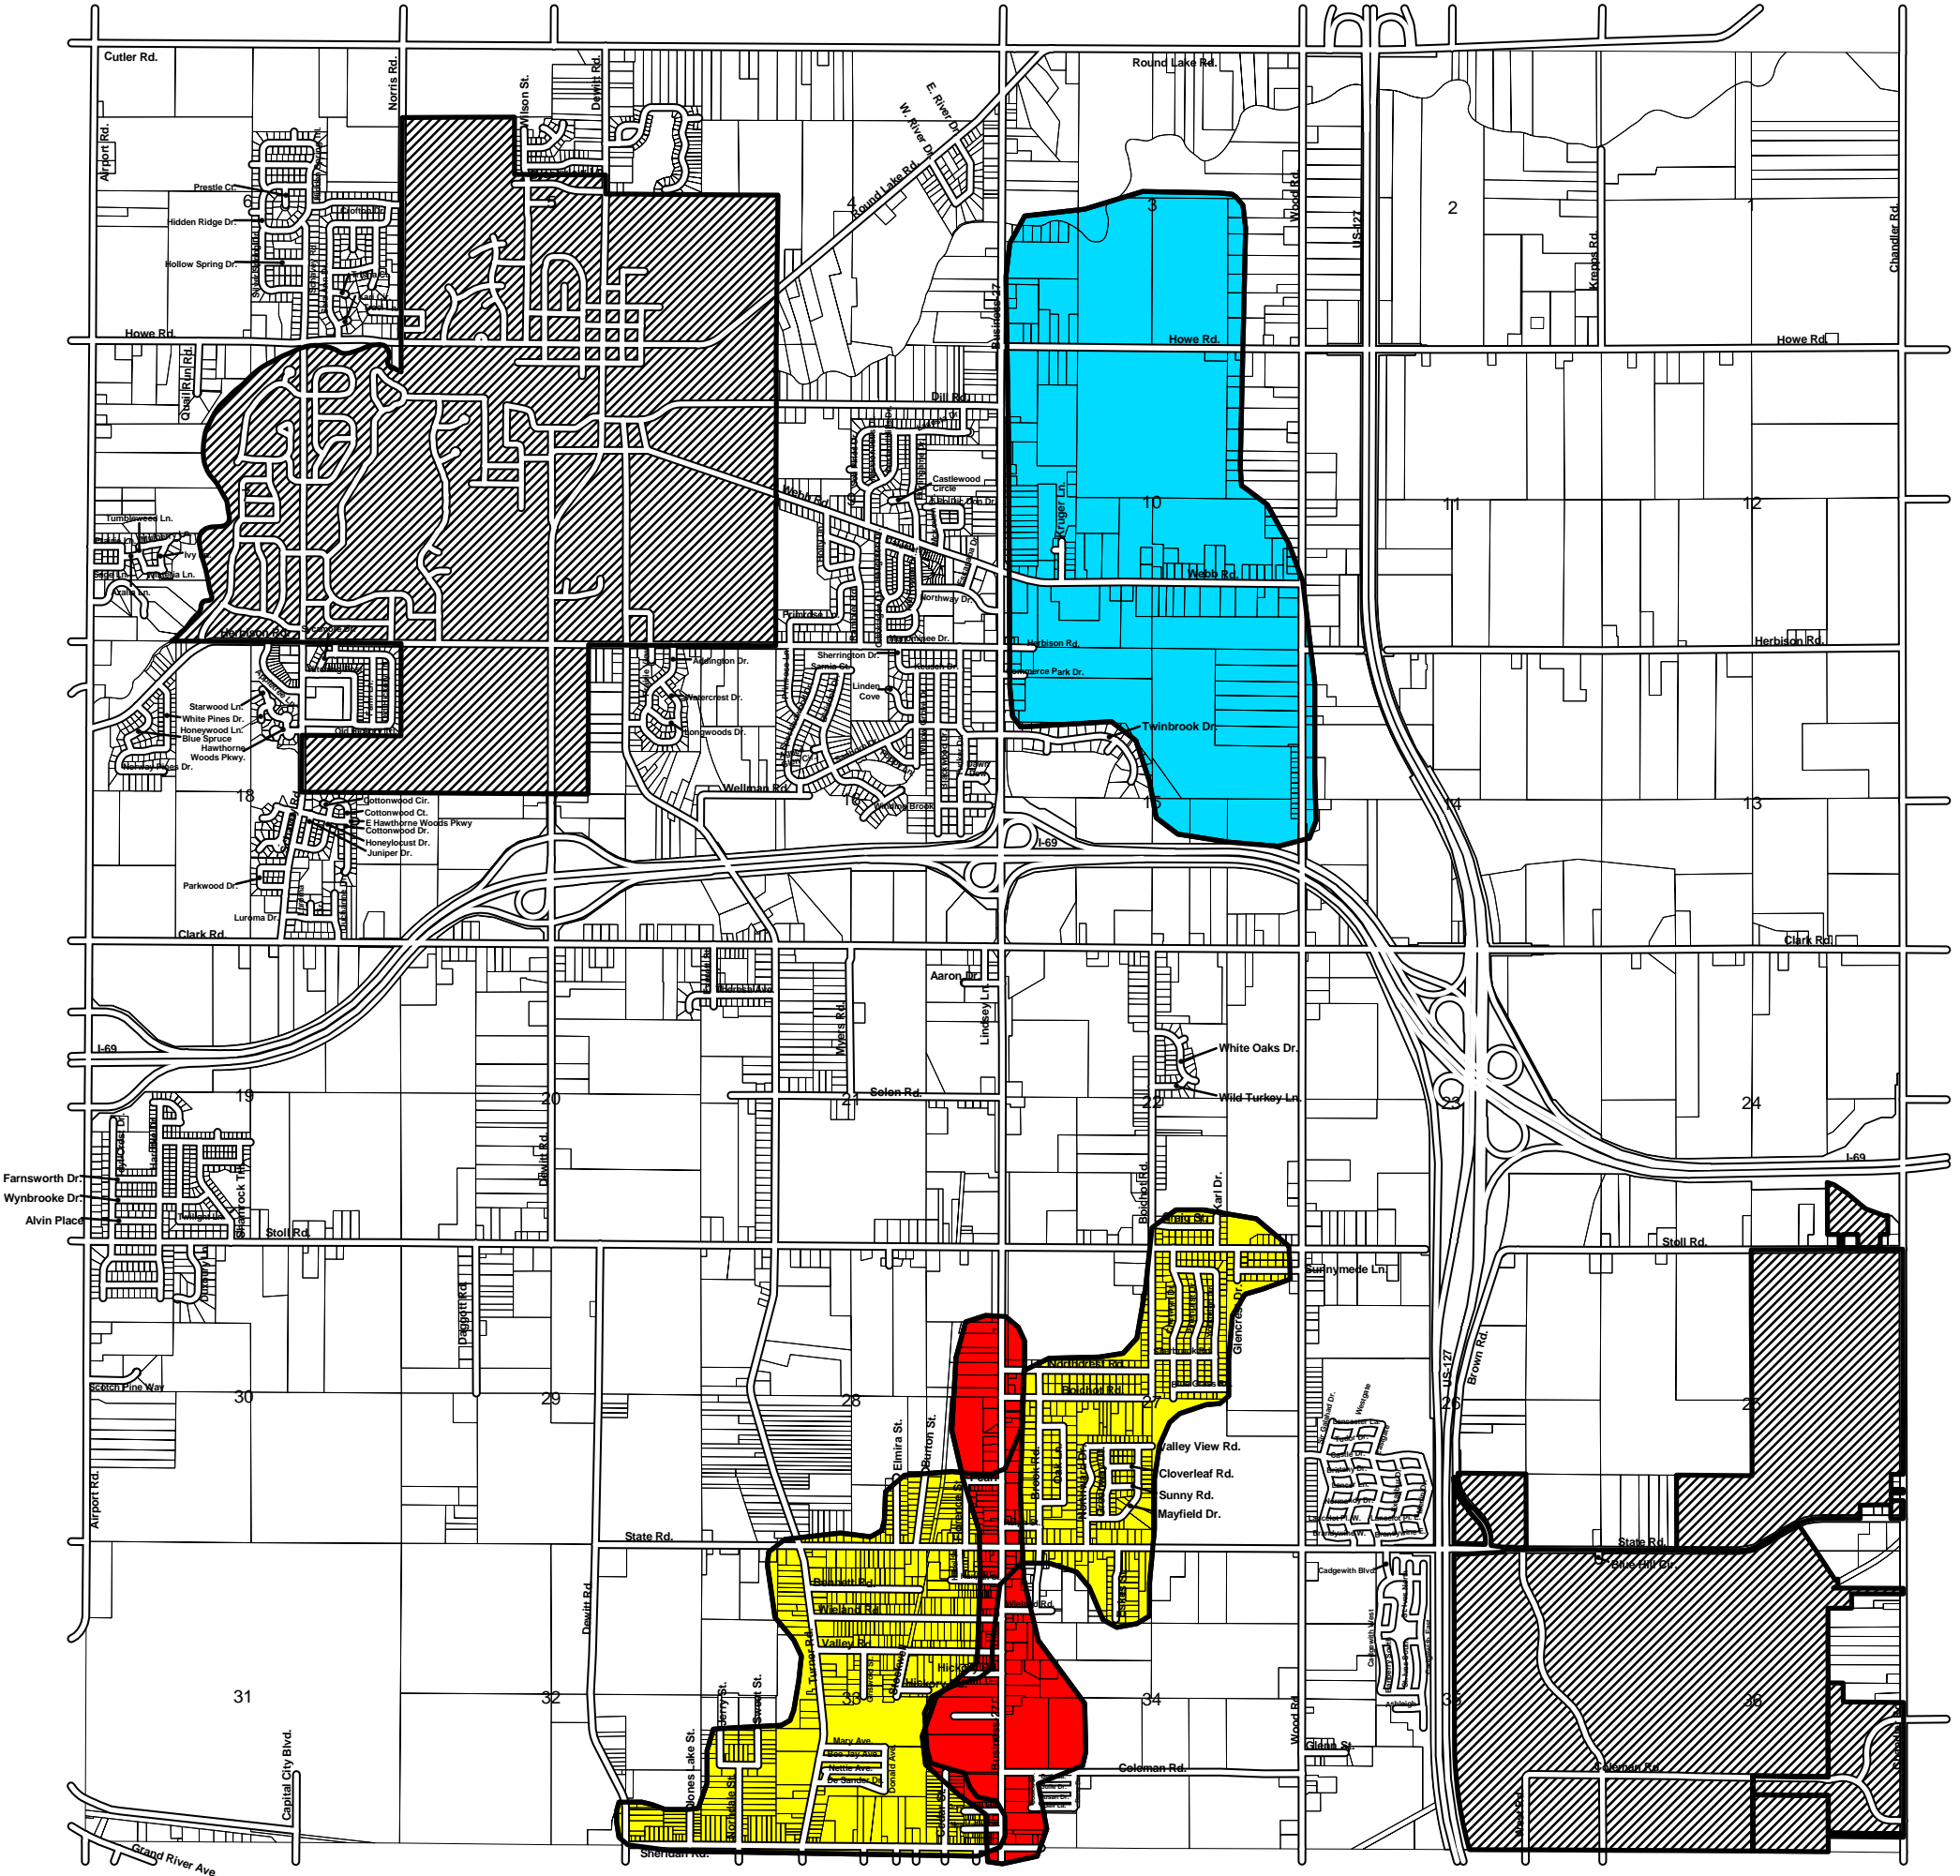

# Special Planning Areas

- Planning Areas
- Traditional Neighborhood Development Area
  - Neighborhood Conservation Area
  - Commercial and Industrial Revitalization Area

April 13, 2005

Planning Department  
 1401 W. Herbison Rd.  
 DeWitt, MI 48820  
 (517) 669-6576