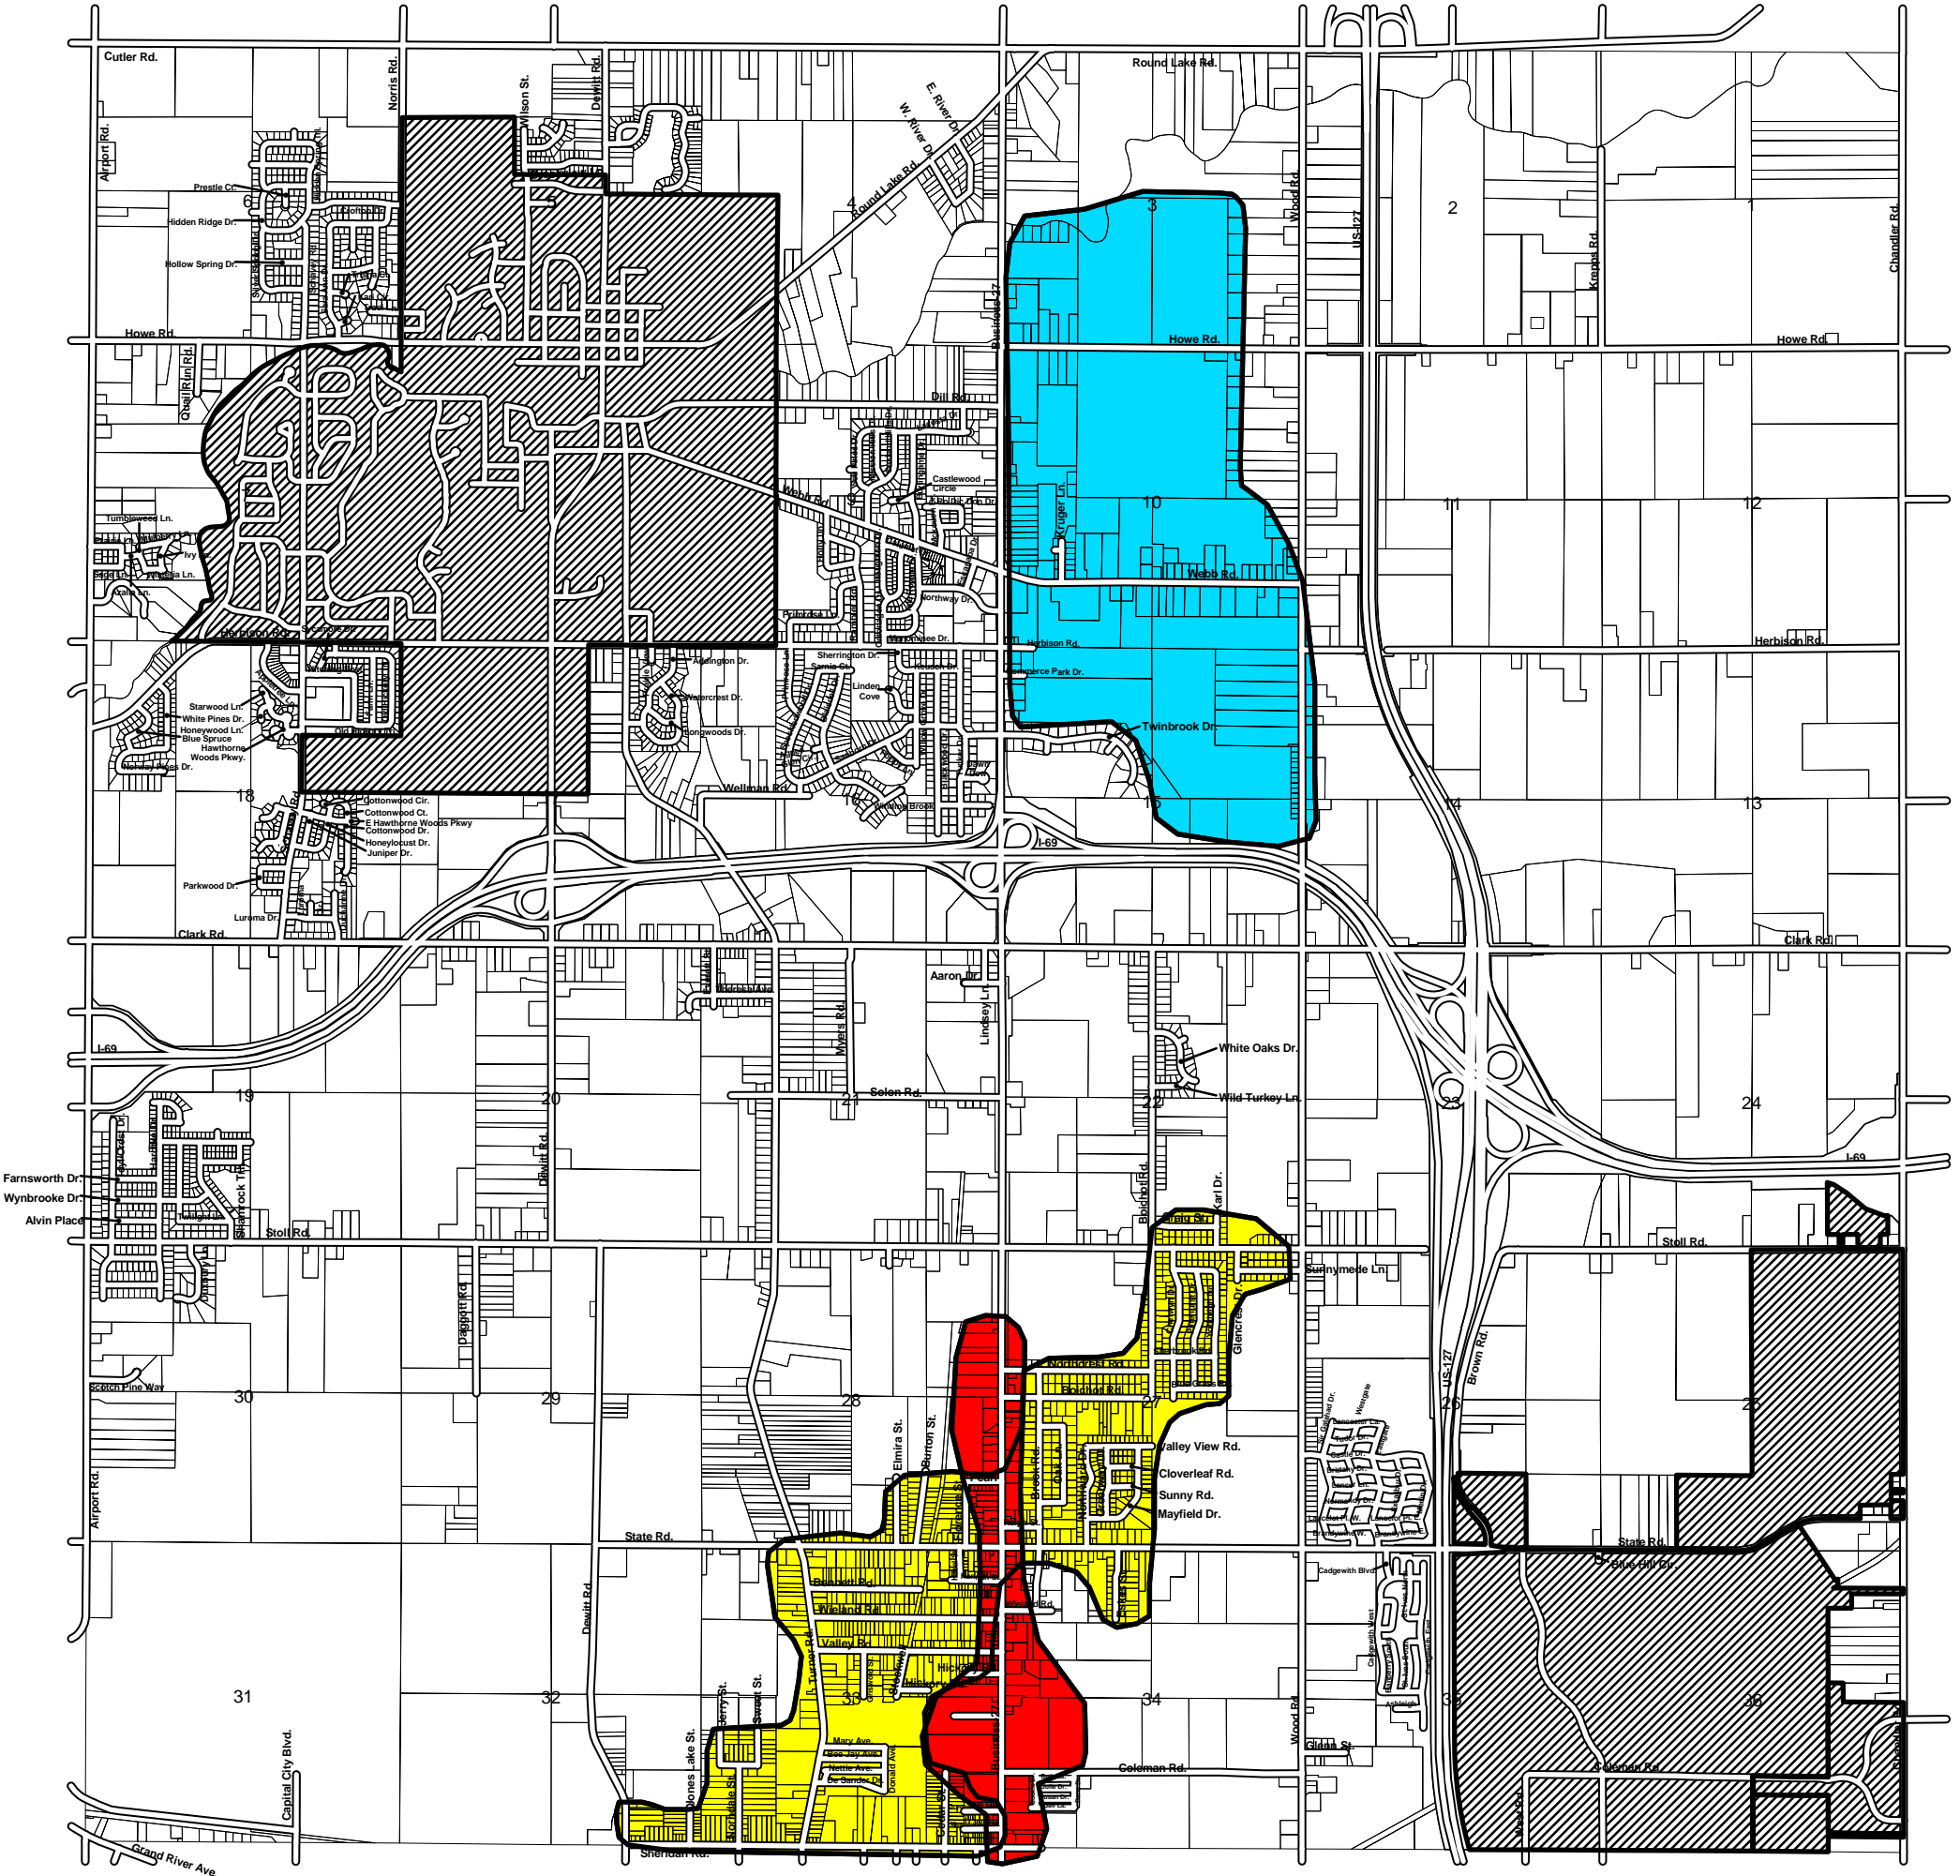

Special Planning Areas

- Planning Areas
- Traditional Neighborhood Development Area
 - Neighborhood Conservation Area
 - Commercial and Industrial Revitalization Area

April 13, 2005

Planning Department
1401 W. Herbison Rd.
DeWitt, MI 48820
(517) 669-6576