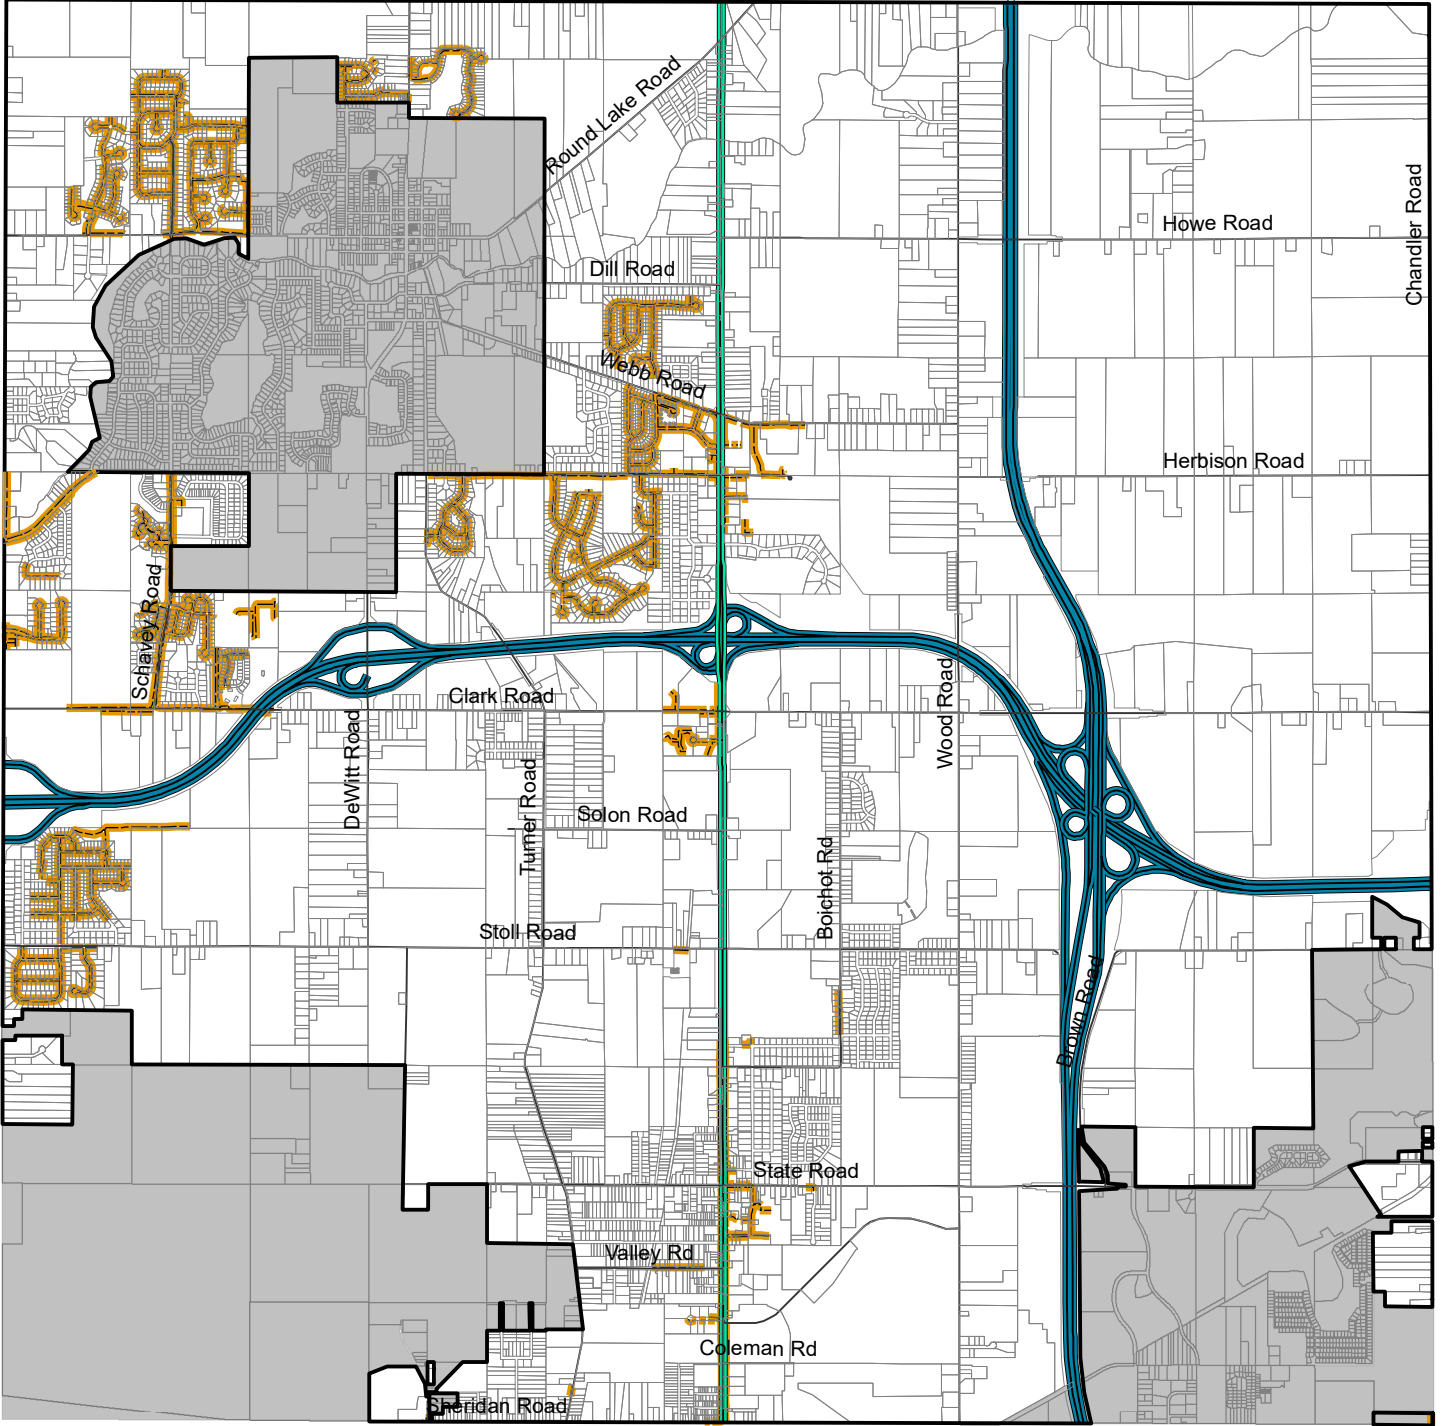

Sidewalk & Shared Use Pathway Snow Removal Route 2020-2021

Neighborhoods Included:

Arbor Meadows, Creekside, Creeping Brook, Crouner Farmers, Hawthorne Woods, Hawthorne Woods East, Hawthorne Woods Village, Heritage Glen, Heritage Glen Meadows, Heritage Glen Woods, Northway Hills, Oakland Hills, Ridge Rock, Saffron Hills, Shadybrook, Sherbrook, Springbrook Hills, Springbrook East, Windy Ridge.

Township Road Network

- Township Boundary
- All Other Roads
- Old US 27
- Highway
- Snow Removal Route